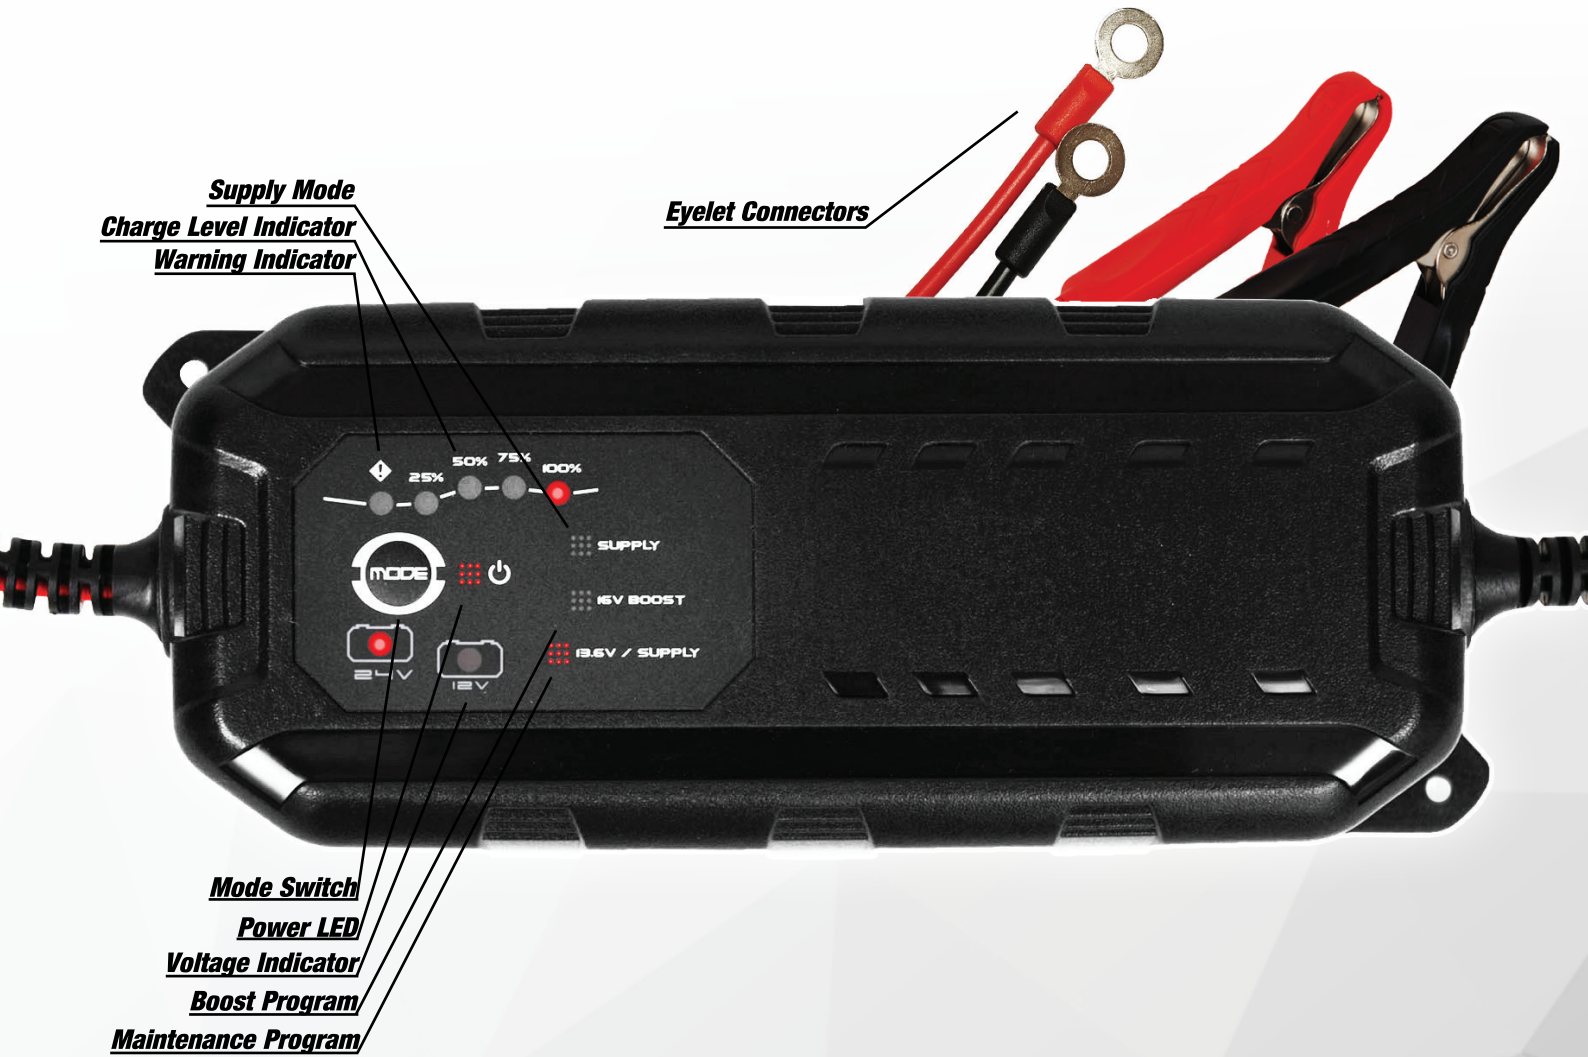

LEM122470

SMART CHARGER

12/24V

Model	Volts	Charging Amps (A)	Voltage Selection	Min-Max Capacity (Ah) (Charging)	Min-Max Capacity (Ah) (Maintenance)	Dimensions (cm)	Cable Length (cm)	Unit Weight (KG)	IP Rating	Vehicle Types
LEM122470	12/24V	7.0/3.5A	Automatic	14-75Ah(24V) 14-150Ah(12V)	225Ah	21x8x5	187	0.73	65	

Accessories: Clamps, Eyelets, Cigar Plug

AGM - GEL - WET - EFB